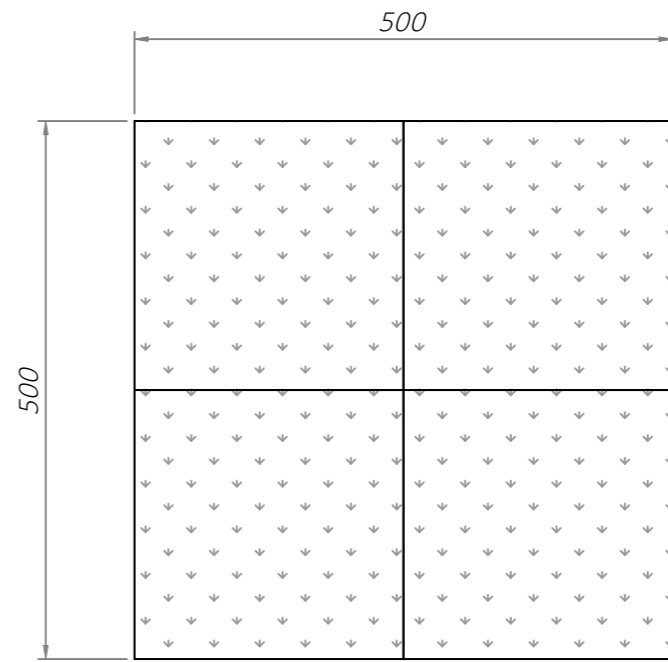

■ LBCJ026
 - SIZE: W 500mm X H 500mm

PROJECT TITLE

LED Screen

NOTE

1. This drawing is only for reference.
2. Specifications subject to change without notice.

REVISIONS DATE

DRAWN BY

DESIGNED BY

CHECKED BY

APPROVED BY

DRAWING TITLE
 Cabinet Elevation
 LBCJ026

MATERIAL

SCALE 1 / 7

DATE 2022. 03. 15.

SHEET NO. REV.