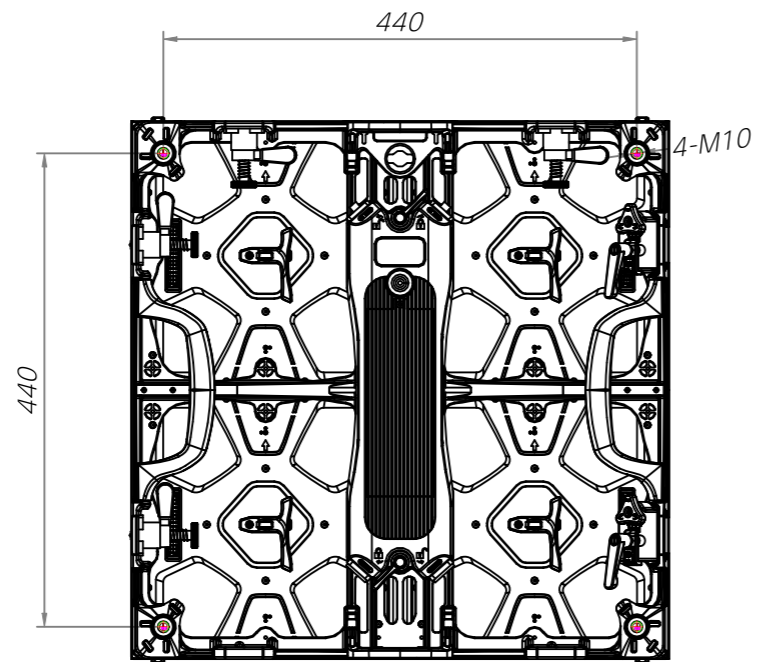

■ LBCJ026
 - SIZE: W 500mm X H 500mm

PROJECT TITLE

LED Screen

NOTE

1. This drawing is only for reference.
2. Specifications subject to change without notice.

REVISIONS DATE

DRAWN BY

DESIGNED BY

CHECKED BY

APPROVED BY

DRAWING TITLE
 Cabinet Elevation
 LBCJ026

MATERIAL

SCALE 1 / 7

DATE 2022. 03. 15.

SHEET NO. REV.