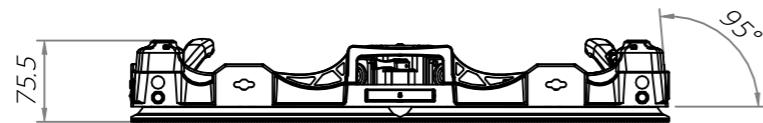

■ LBCJ026
 - SIZE: W 500mm X H 500mm

PROJECT TITLE

LED Screen

NOTE

1. This drawing is only for reference.
2. Specifications subject to change without notice.

REVISIONS DATE

DRAWN BY

DESIGNED BY

CHECKED BY

APPROVED BY

DRAWING TITLE
 Cabinet Elevation
 LBCJ026

MATERIAL

SCALE 1 / 7

DATE 2022. 03. 15.

SHEET NO. REV.